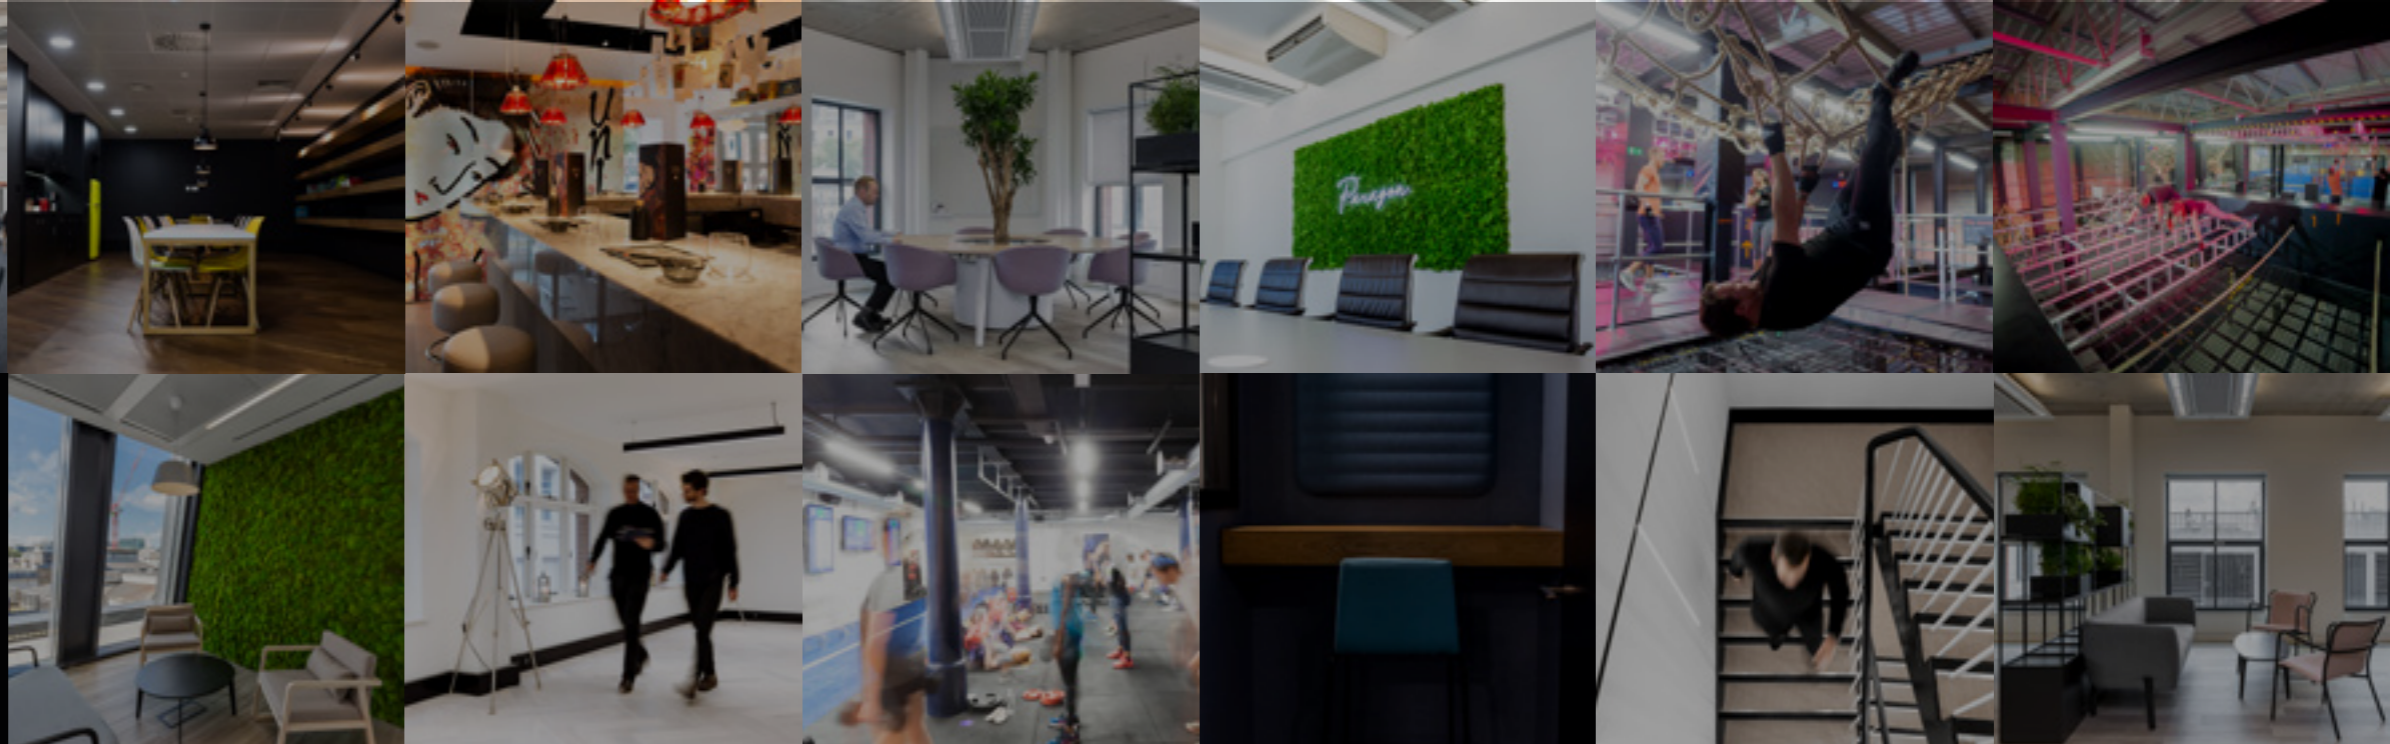

A man in a dark suit and glasses is seated on a black piano bench, looking down at a sheet of paper he is holding. The room is dimly lit, featuring a large white modular shelving unit on the left with a ladder leaning against it. In the background, a woman in a dark dress stands near a window. The floor is light-colored wood, and several sheets of paper are scattered on it. The overall atmosphere is professional and artistic.

ADVENTURE IN ARCHITECTURE ◦

COMMERCIAL PORTFOLIO

COMMERCIAL PROJECTS

COMMERCIAL PROJECTS

From office fit outs to restaurants, bars, gyms and clubs... our commercial team will explore, design and deliver your business requirements.